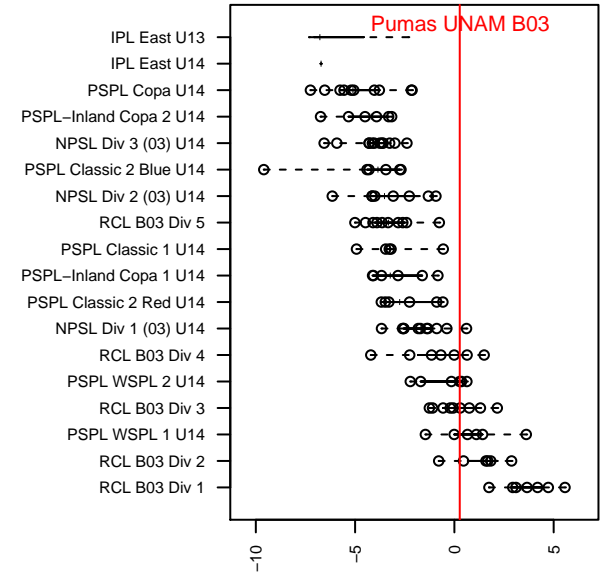

Pumas UNAM B03

Pumas UNAM
 Seattle, WA
 B03 total strength=1318
 attack=7.24 defense=5
 fall league = PSPL WSPL 2 U14
 notes= Hernando 2016

alt names used:
 Pumas Seattle BU14
 Pumas UNAM 03 HERNANDO
 Pumas Seattle BU14
 Pumas Seattle BU14

Venues played:
 2016 Starfire Spring Classic BU14
 2016 Sounders FC Cup BU14 Silver
 2016 Labor Day Cup BU14 Gold
 2016 PSPL WSPL 2 U14

Pumas UNAM B03
 Dots are actual minus expected GF (blue circles) and GA (red triangles).
 Blue line is smoothed change in attack strength. Red is smoothed change in defense strength.

**attack and defense variance (black dot)
relative to other teams
and top 10 in region**

**attack and defense rating
relative to others at age
and all opponents in last 13 months**

Performance relative to 13 month average